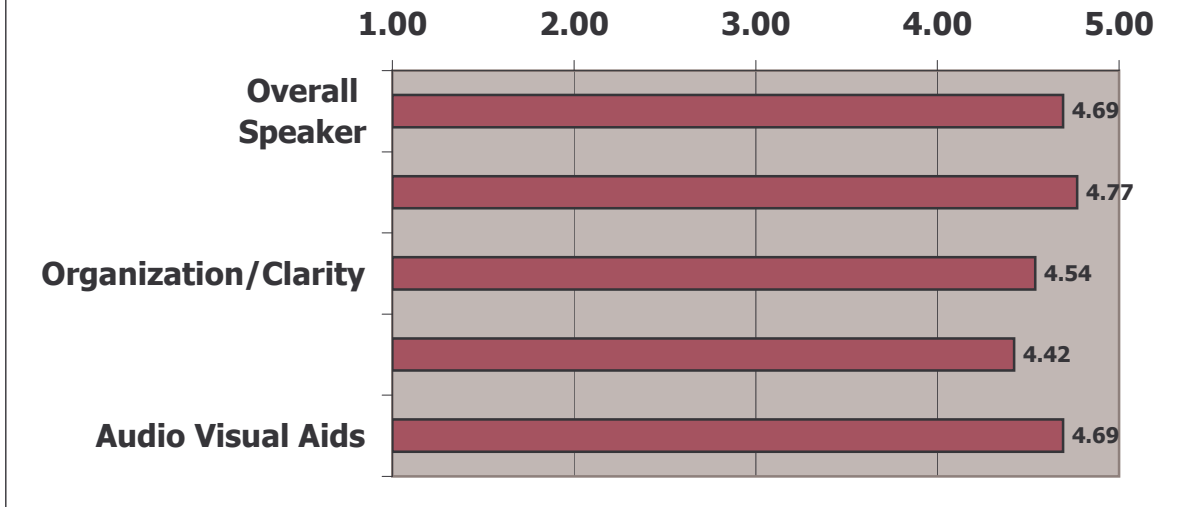

APICS Meeting - November 14, 2006

Tour Evaluation Results

ATMEL Facility

| | <u>YES</u> | <u>NO</u> | <u>NR</u> |
|---|------------|-----------|-----------|
| Would you like more information on the topic? | 5 | 16 | 5 |
| Would you recommend this speaker? | 24 | | 2 |